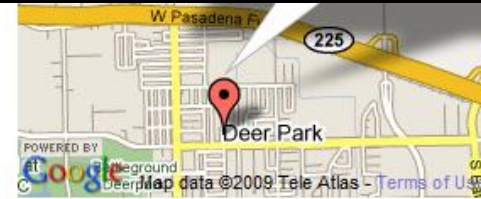

[Find a larger map or directions from an address](#)

Driving Directions

Coming north on Center St., turn right on E. 13th and continue 1 mi. The church is on the right hand side of the street. Coming south on Center St., turn left and do as above. Coming north on East Blvd., turn left on E. 13th and continue 1/4 mi. The church is on the left. Coming south on East Blvd from Hwy 288, turn right on E. 13th and continue 1/4 mi. The church is on the left.

ANNUAL CONFERENCE

Texas
<http://www.txcumc.org/>

DISTRICT

South
[Go to Website](#)

UPDATE YOUR CHURCH INFORMATION

Welcome new visitors to your church by updating your Find-A-Church Information

[Update Your Page Now](#)

Provided by United Methodist Communications and the local community

To add information to your page, or to update, click on the link here!